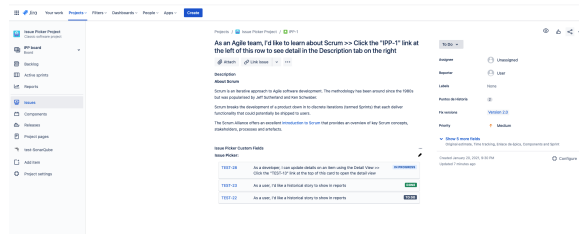

Cloud Version

Features

Create new Issue Picker fields

Configure view for Issue Picker fields

Available on [Atlassian Marketplace](#)

Are you looking for **support**? [Contact us](#)