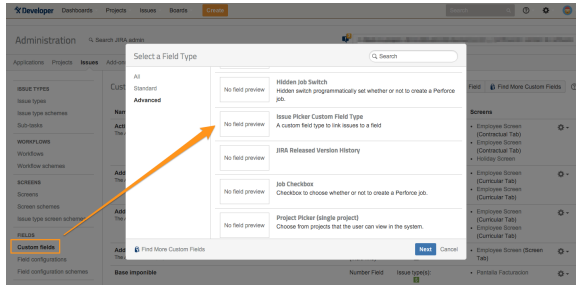

Home

Server and DataCenter Version

Home

Create new Issue Picker fields

Configure view for Issue Picker fields

Installation

Cloud Version

Features

Create new Issue Picker fields

Configure view for Issue Picker fields

Available on [Atlassian Marketplace](#)

Are you looking for **support**? [Contact us](#)